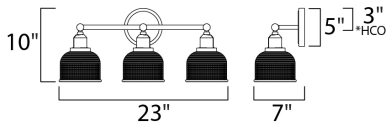

\*height from center of outlet to the top of the fixture

**MEASUREMENTS**

DIMENSION : 23" W x 10" H x 7" Ext  
 BACK PLATE : 5" W x 5" H x 3" HCO  
 HANGING WEIGHT : 7.04 lb

**LAMPING**

INPUT VOLTAGE : 120V  
 BULB : 3 x 60W Incandescent E26 Medium , 180W Total  
 BULB INCLUDED : (Not Included)  
 DIMMABLE : Yes